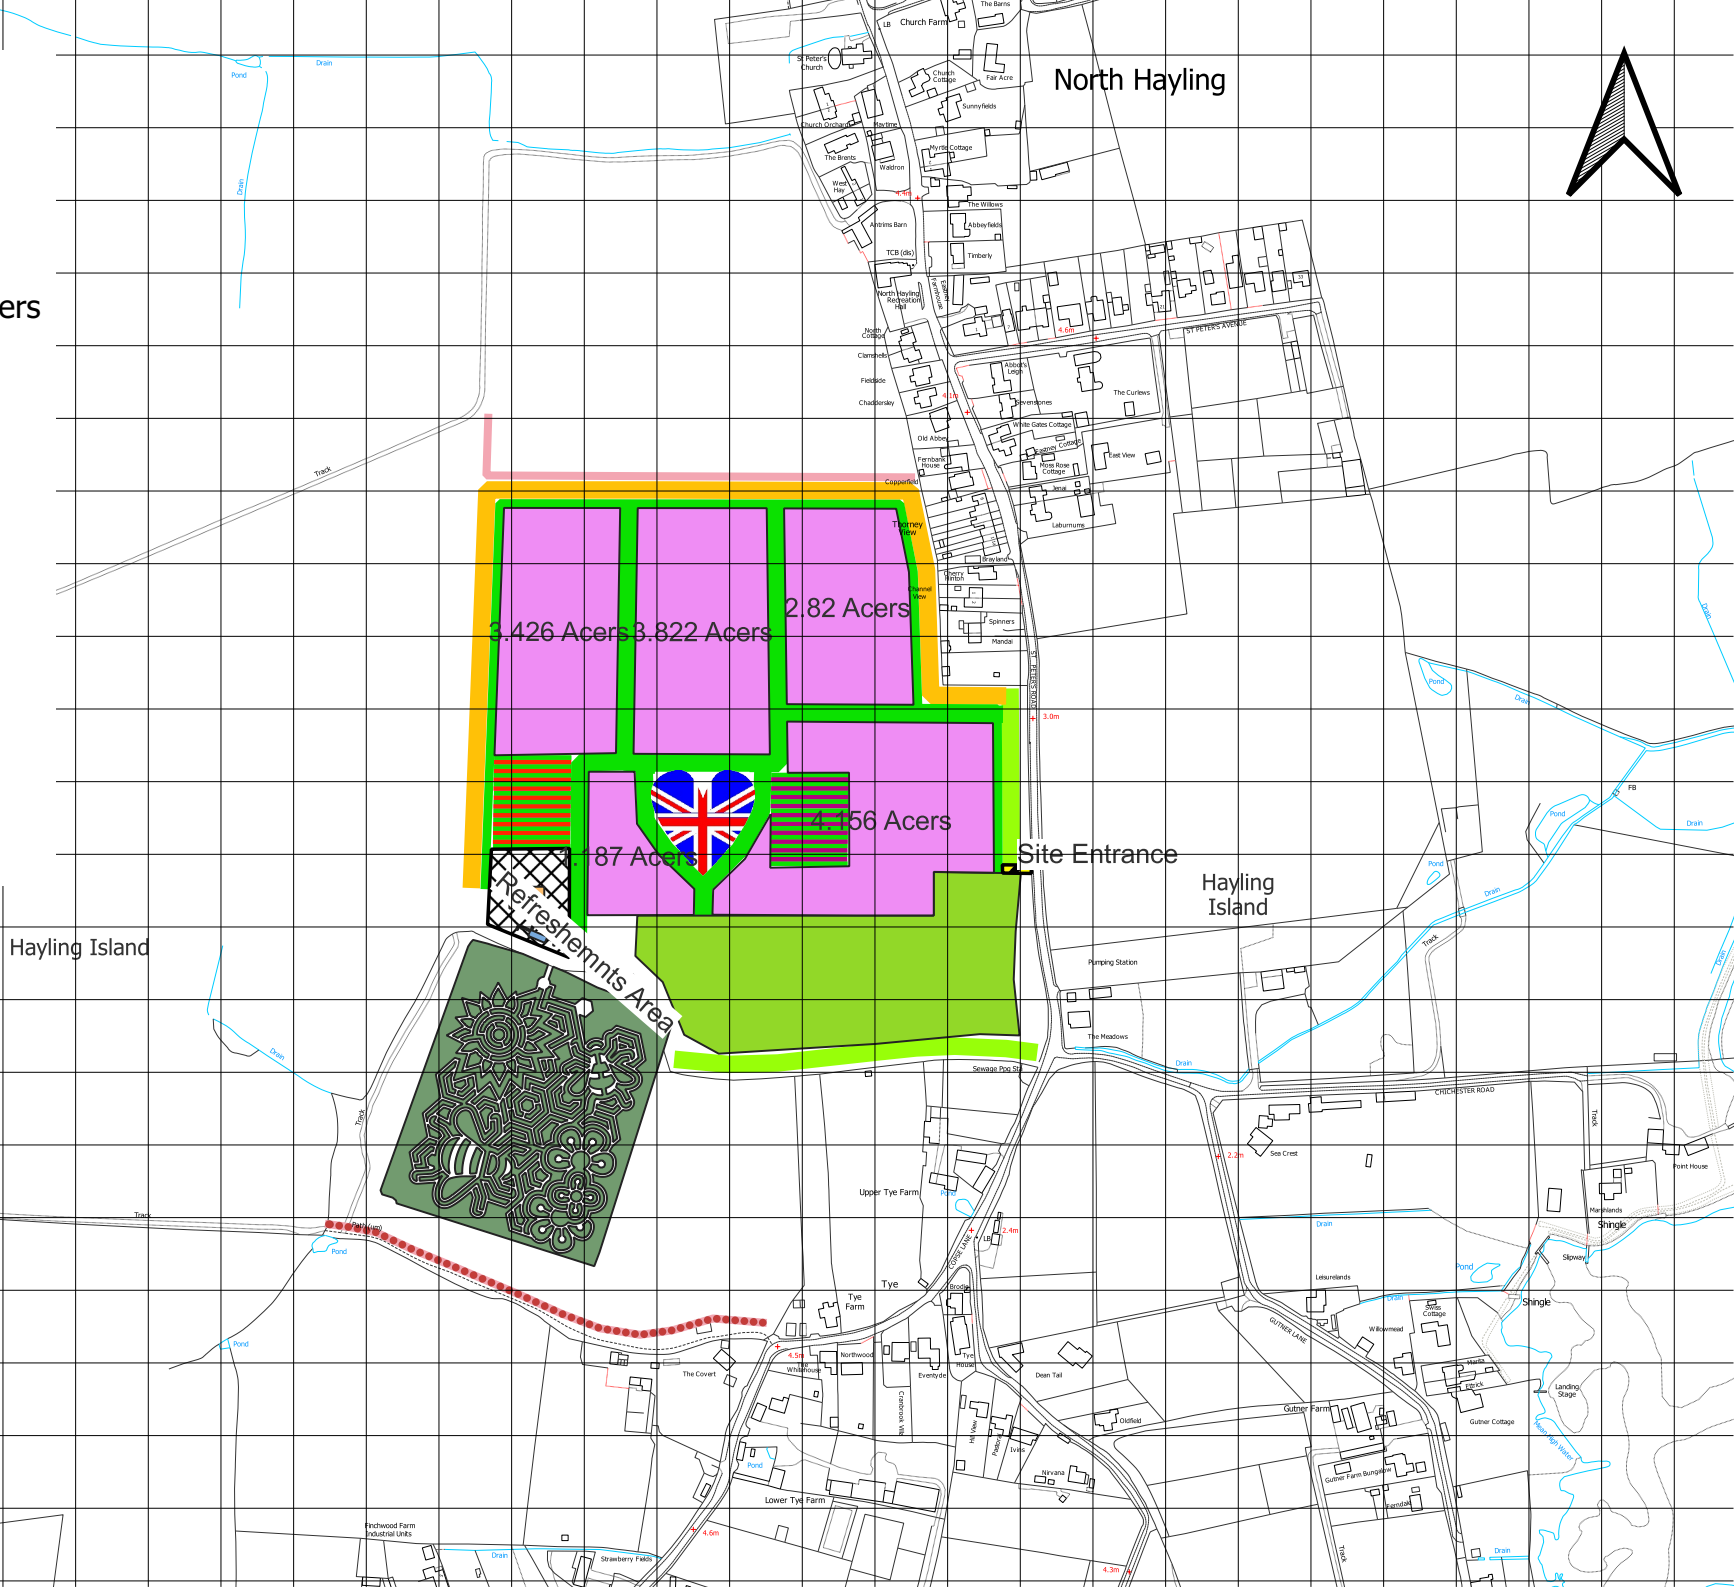

Plants

- Maize
- Grass
- Sunflowers
- Wild / Scatter Flowers
- Pro Sunflowers

Points of Intrest

- Stretch Tent
- SnackShack
- Maze Kiosk
- Entrance Tent
- GrassCarpark
- sunflowers

Site Areas

- Site Entrance
- Refreshemnts Area

0 50 100 m

3.426 Acres
3.822 Acres
2.82 Acres
4.56 Acres
1.87 Acres
Refreshemnts Area

North Hayling

Hayling Island

Hayling Island

Site Entrance